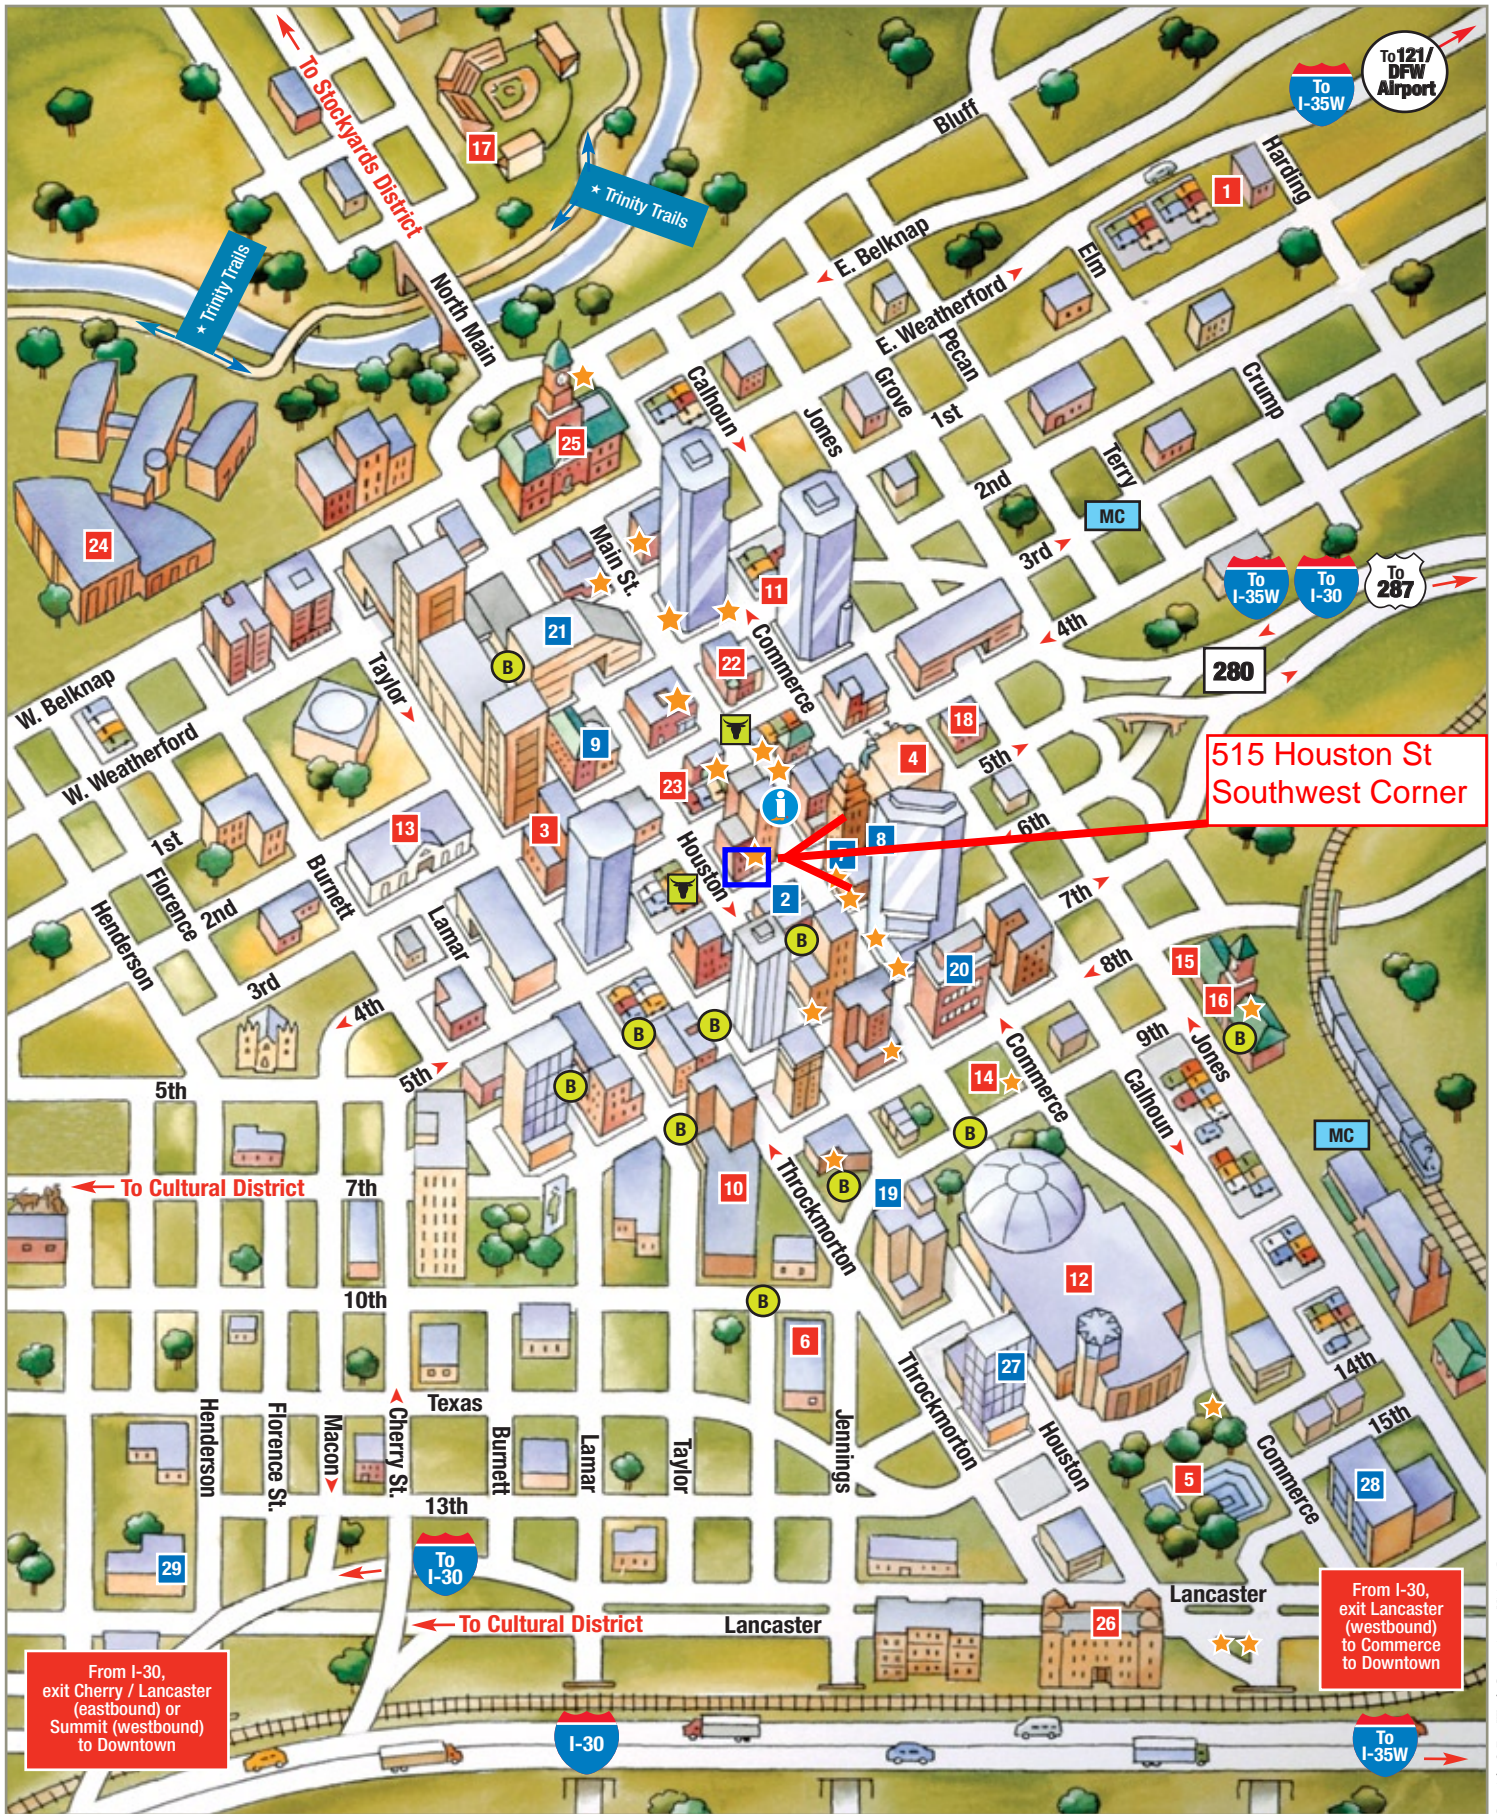

Downtown Walking Map

1 Go Yellow Checker Shuttle 1000 E. Weatherford ★ 817.267.5150	9 Etta's Place 200 W. 3rd St. ★ 817.255.5760	17 LaGrave Field - Fort Worth Cats 301 N.E. 6th St. ★ 817.226.2287	25 Tarrant County Courthouse 100 W. Weatherford St. ★ 817.884.1111
2 The Ashton Hotel 610 Main St. ★ 817.332.0100	10 Federal Building 10th & Taylor ★ 800.688.9889	18 Maddox-Muse Center 330 E. 4th St. ★ 817.212.4280	26 T&P Building 221 W. Lancaster ★ 817.215.8654
3 Chase Bank 420 Throckmorton ★ 817.884.4105	11 Fire Station No. 1 - 150 Years Exhibit 2nd & Commerce ★ 817.255.9300	19 Park Central Hotel 1010 Houston St. ★ 817.336.2011	27 Omni Fort Worth Hotel 1300 Houston St. ★ 817.535.6664
4 Bass Performance Hall 525 Commerce St. ★ 817.212.4280	12 Fort Worth Convention Center 1201 Houston St. ★ 817.392.MEET(6338)	20 Hilton Fort Worth 815 Main St. ★ 817.870.2100	28 Sheraton Fort Worth Hotel and Spa 1701 Commerce St. ★ 817.335.7000
5 Water Gardens 1502 Commerce St. ★ 817.392.7171	13 Fort Worth Public Library 500 W. 3rd St. ★ 817.871.7701	21 Renaissance Worthington Hotel 200 Main St. ★ 817.870.1000	29 Holiday Inn Express and Suites - Downtown Fort Worth 1111 W. Lancaster ★ 817.338.0215
6 City Hall 1000 Throckmorton ★ 817.392.2255	14 General Worth Square 900 Main St. ★ 817.871.5718	22 Sid Richardson Museum 309 Main St. ★ 817.332.6554	
7 Courtyard by Marriott - Blackstone 601 Main St. ★ 817.885.8700	15 Greyhound (ITC Building) 9th & Jones ★ 817.332.4163	23 Sundance Square 817.255.5700	
8 Embassy Suites Hotel 600 Commerce St. ★ 817.332.6900	16 Intermodal Transportation Center 9th & Jones ★ 817.215.8600	24 Tarrant County College - Trinity River Campus 300 Trinity Campus Circle ★ 817.515.8223	

www.fortworth.com

Fort Worth Convention & Visitors Bureau
Downtown/Sundance Square
iFortWorth Information Center
508 Main Street
800.433.5747 ★ 817.698.3300

The "T" Bus Stop

Attraction

Molly the Trolley

Hotel

Motorcoach Parking

Heritage Trails Walking Tour